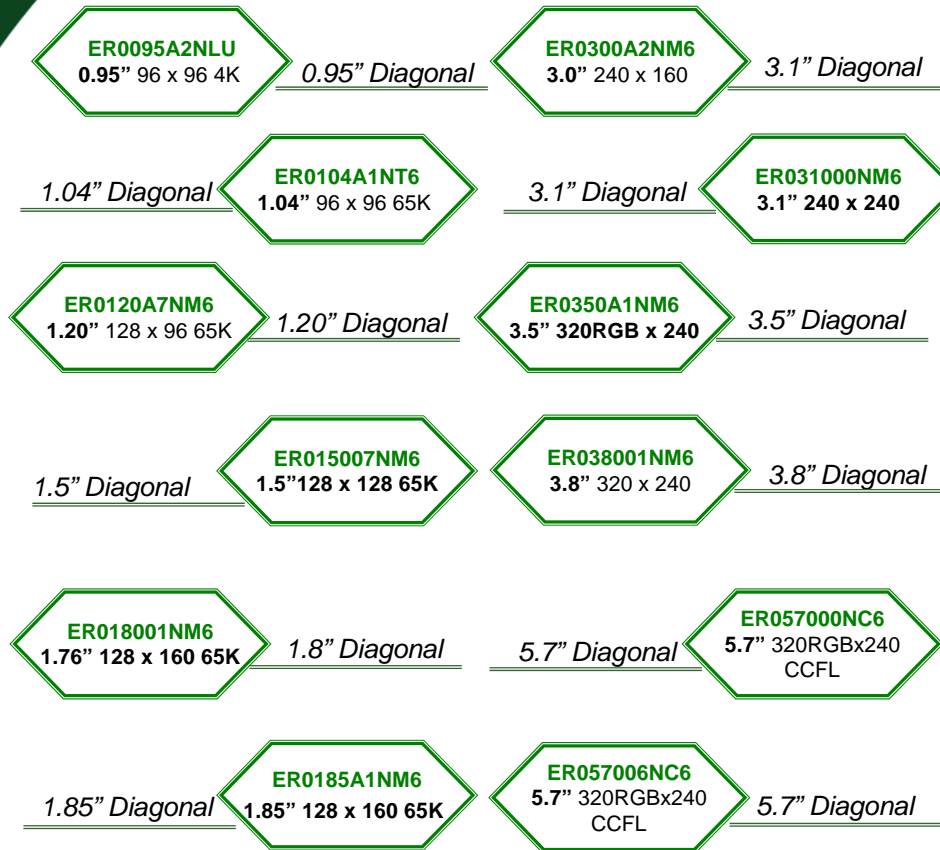

CSTN

PRODUCT ROADMAP

Mass Production

 Sample
 Planning

2007 P.8

Mass Production

EMERGING DISPLAY TECHNOLOGIES CORP.

WWW.EDTC.COM